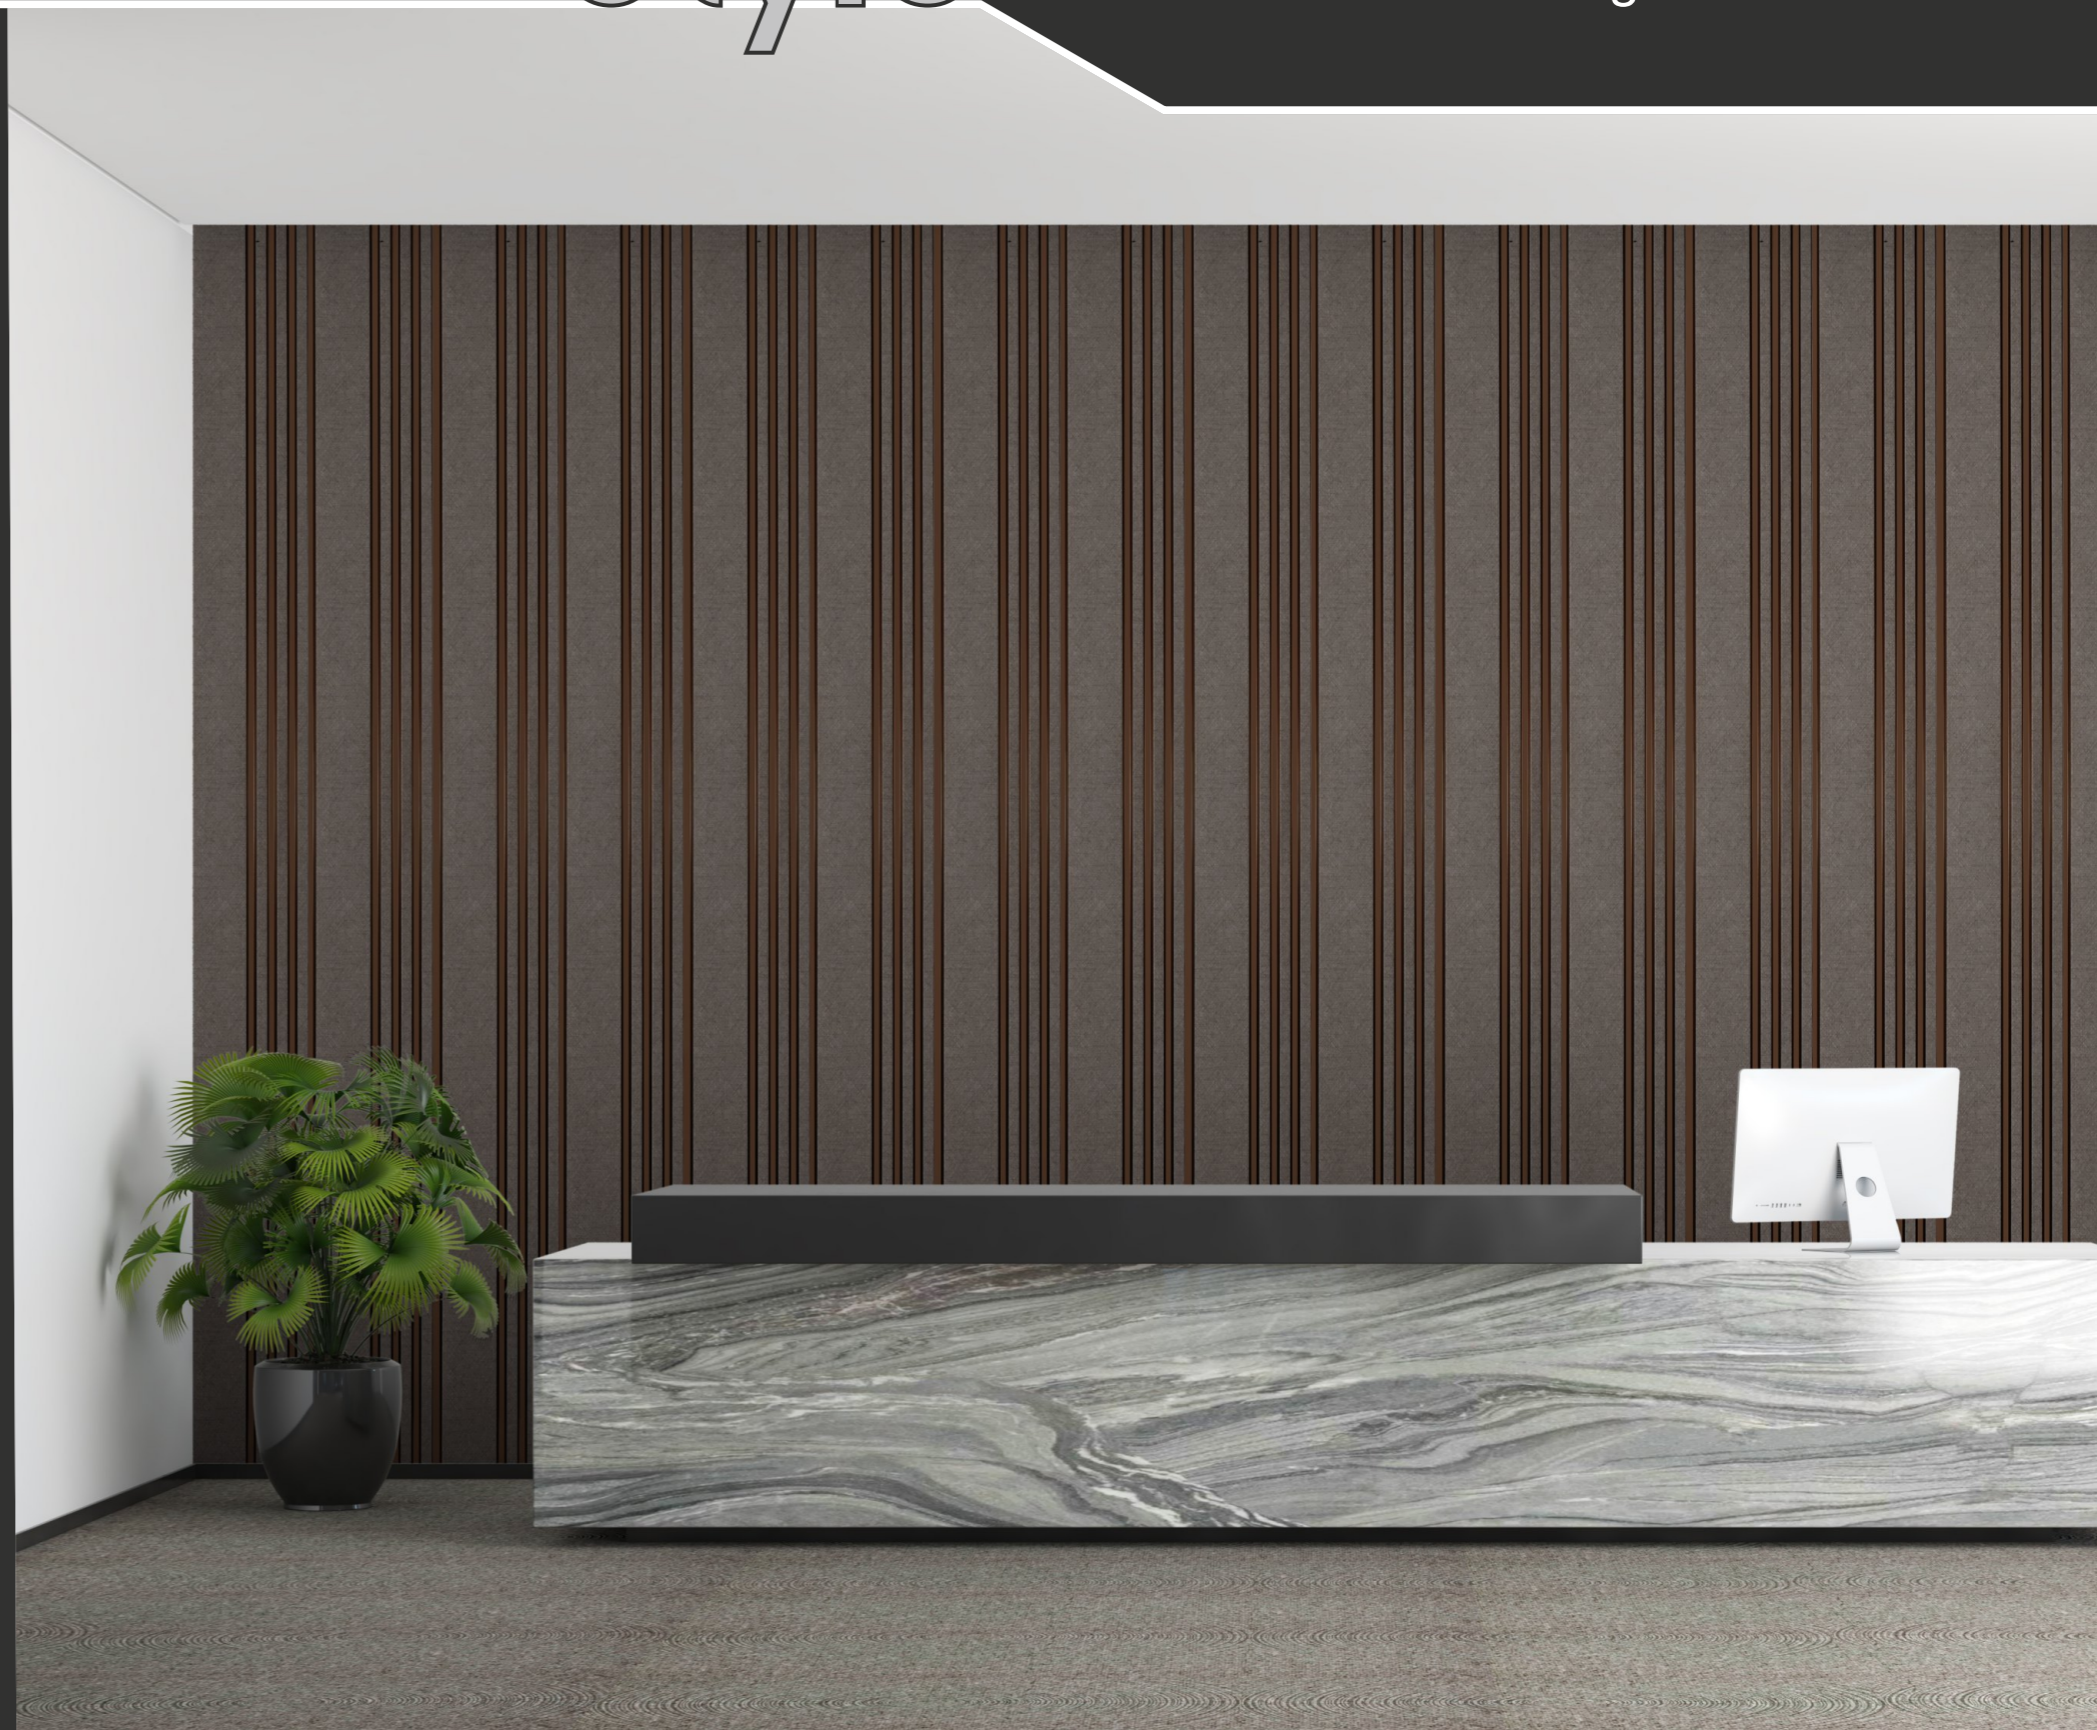

KD E01 ▶

8
FEET

SEAMLESS &
READY TO USE

INTRICATE &
DETAILED DESIGNS

QUICK
INSTALLATION

www.koredecor.in

◆◆◆◆
◀ KD E02

↑
8
FEET
◆◆◆◆

SEAMLESS &
READY TO USE

INTRICATE &
DETAILED DESIGNS

QUICK
INSTALLATION

LOUVERS

Seamless Designer Planks

Modern Style

KD E03 ▶

8
FEET